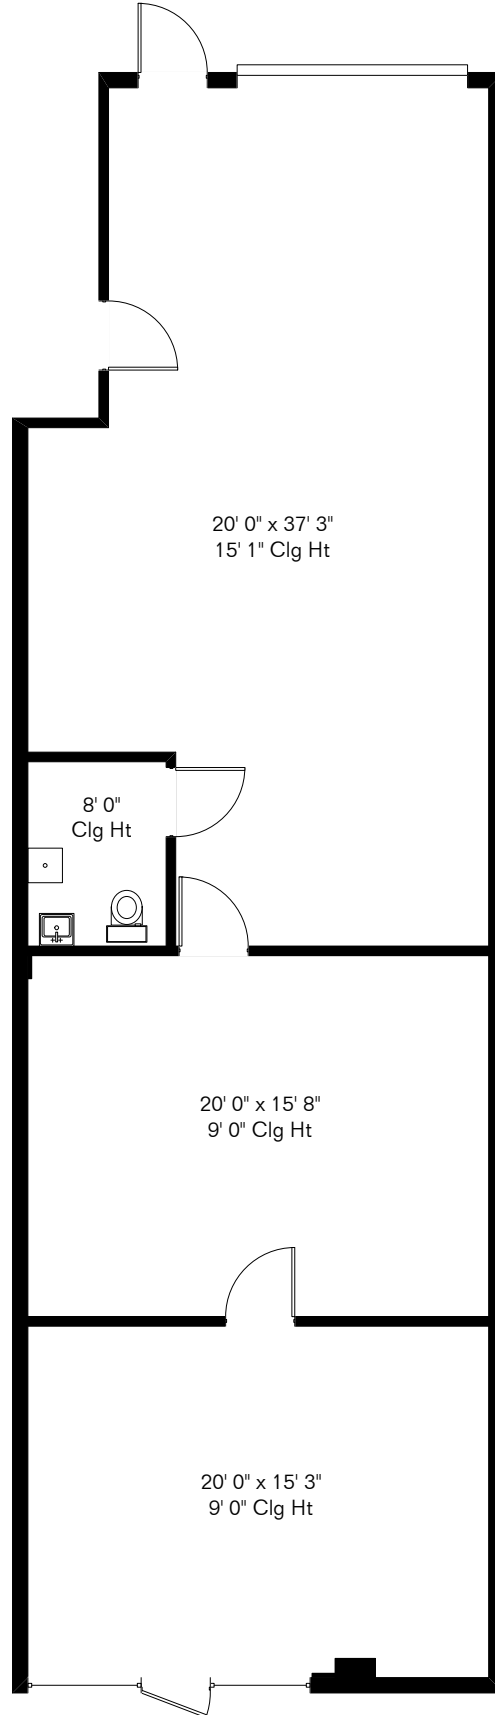

The square footages and room size information are deemed to be reliable but are not guaranteed and should be independently verified. This drawing is for marketing purposes only.

1775 S Research Loop Ste 150

20' 0" x 37' 3"
15' 1" Clg Ht

8' 0"
Clg Ht

20' 0" x 15' 8"
9' 0" Clg Ht

20' 0" x 15' 3"
9' 0" Clg Ht

Site Visit March 2021

Gross 1,399 Sq Ft

Copyright 2021 Floor Plans First! LLC
All Rights Reserved.

Floor Plans *First!* LLC
See the Floor Plan First™